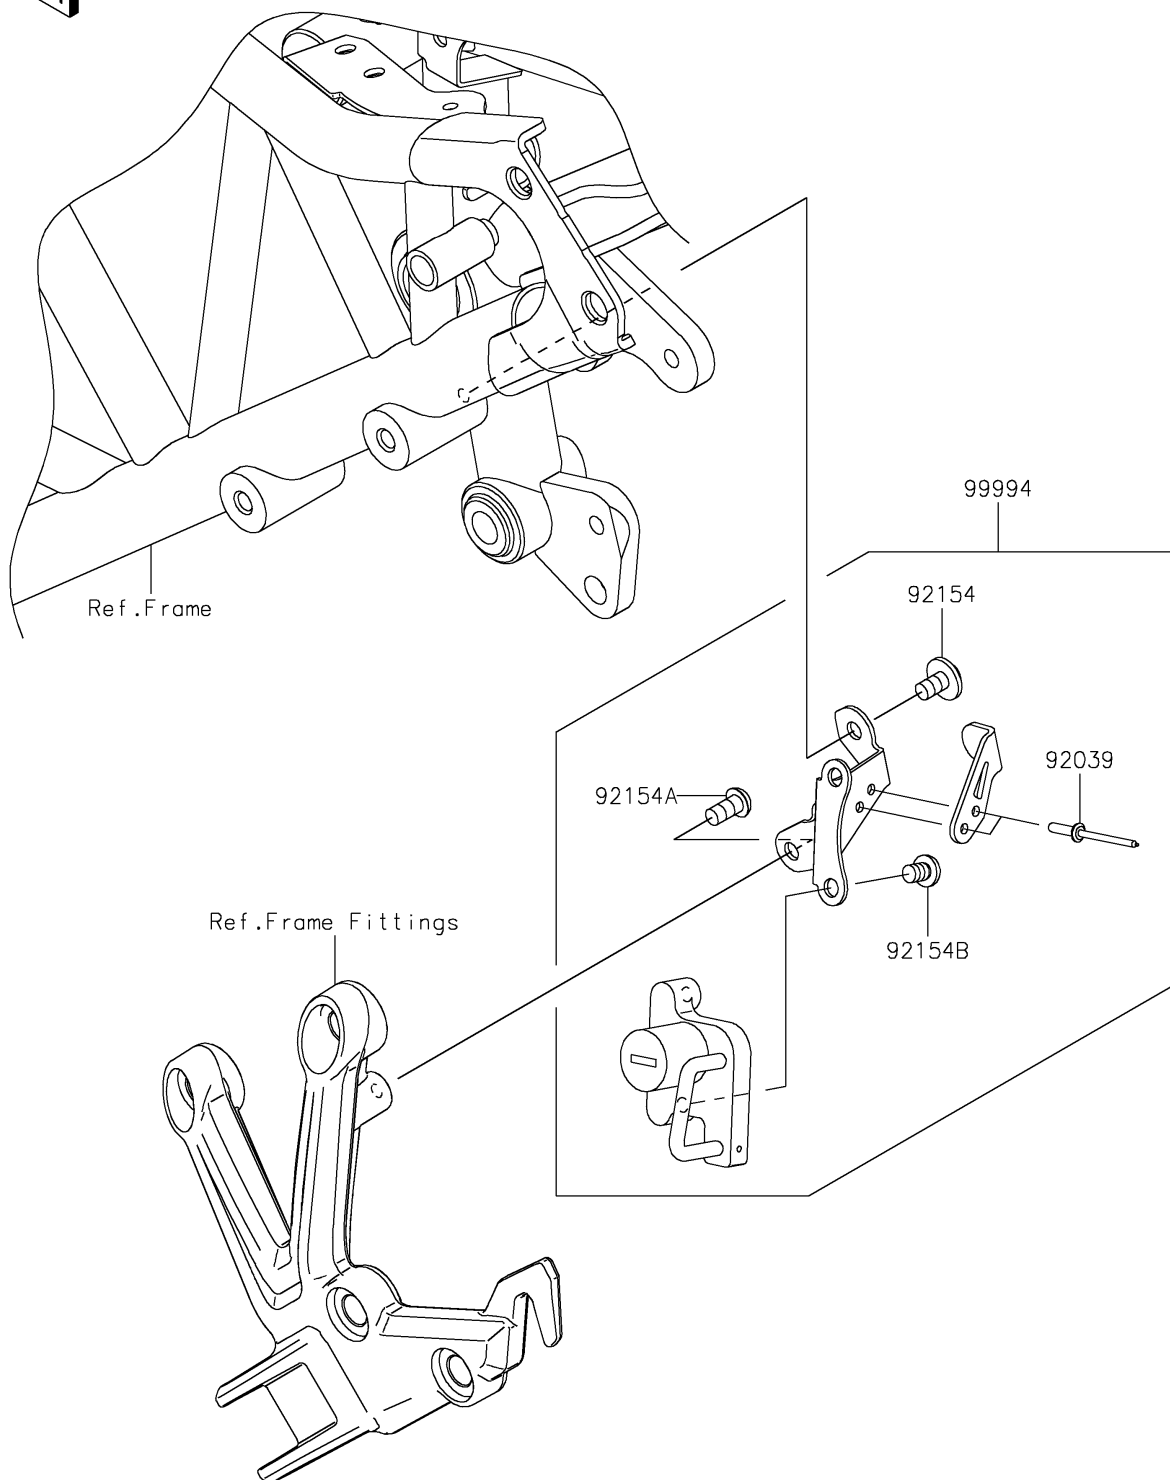

2020 Ninja H2™ SX SE+ PARTS DIAGRAM

Accessory(Helmet Lock)

F2910A

2020 Ninja H2™ SX SE+ PARTS LIST

Accessory(Helmet Lock)

ITEM NAME	PART NUMBER	QUANTITY
RIVET,HOLE 3.5MM (Ref # 92039)	92039-0089	1
BOLT,SOCKET,6X10 (Ref # 92154)	92154-1834	1
BOLT,6X12 (Ref # 92154A)	92154-2241	1
BOLT,ONE SIDE,6X8 (Ref # 92154B)	92154-2948	1
KIT-ACCESSORY,HELMET LOCK (Ref # 99994)	99994-1079	1