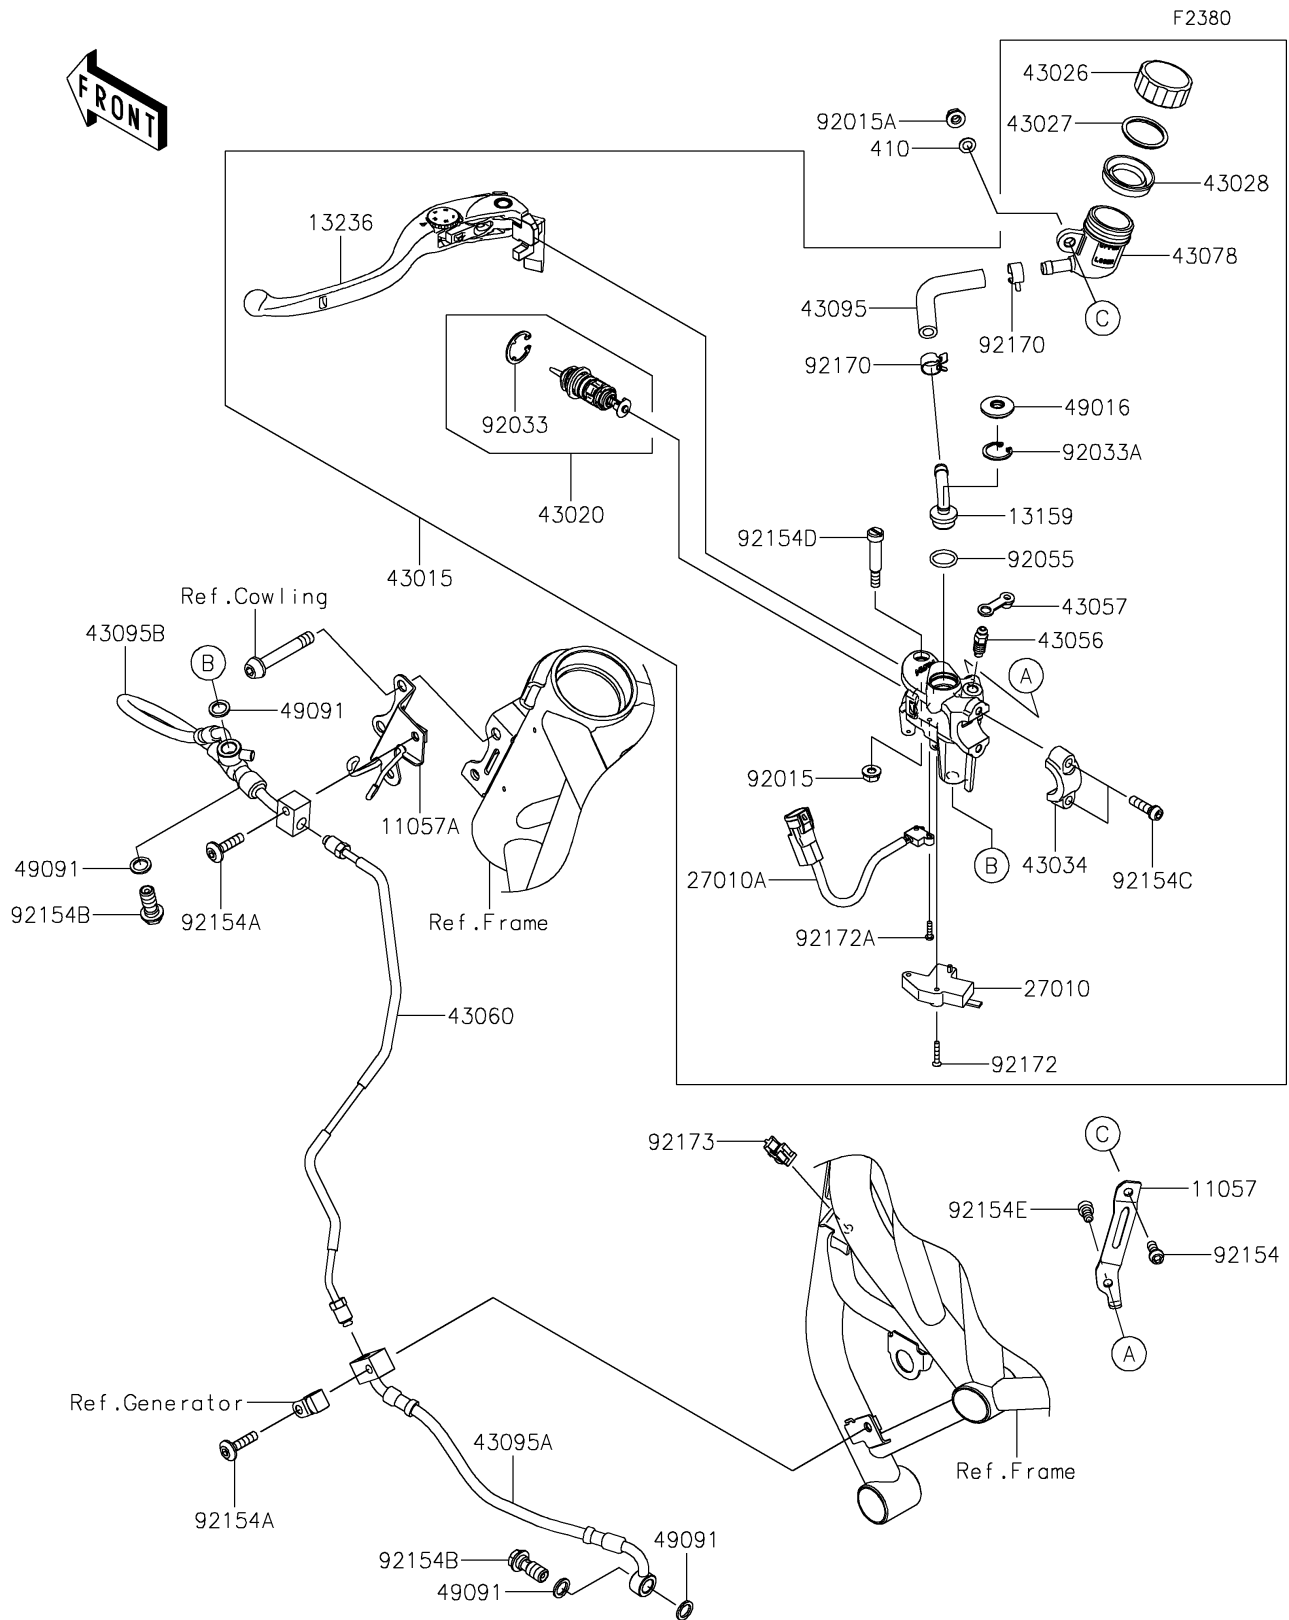

2020 Ninja H2™ SX SE+ PARTS DIAGRAM

Clutch Master Cylinder

2020 Ninja H2™ SX SE+ PARTS LIST

Clutch Master Cylinder

ITEM NAME	PART NUMBER	QUANTITY
BRACKET,RESERVOIR (Ref # 11057)	11057-1278	1
BRACKET,FR HOSE (Ref # 11057A)	11057-2337	1
CONNECTOR (Ref # 13159)	13159-1061	1
LEVER-COMP,CLUTCH (Ref # 13236)	13236-0803	1
SWITCH,CLUTCH (Ref # 27010)	27010-0854	1
SWITCH (Ref # 27010A)	27010-0913	1
WASHER-PLAIN-SMALL (Ref # 410)	410AA0600	1
CYLINDER-ASSY-MASTER,CLUTCH (Ref # 43015)	43015-0766	1
PISTON-COMP-BRAKE (Ref # 43020)	43020-0028	1
CAP-BRAKE (Ref # 43026)	43026-1070	1
PLATE-DIAPHRAGM (Ref # 43027)	43027-1054	1
DIAPHRAGM (Ref # 43028)	43028-1073	1
HOLDER-BRAKE,MASTER CYLINDER (Ref # 43034)	43034-0056	1
BREATHER-BRAKE (Ref # 43056)	43056-1056	1
CAP-BREATHER (Ref # 43057)	43057-1001	1
PIPE-BRAKE,CLUTCH (Ref # 43060)	43060-0332	1
RESERVOIR (Ref # 43078)	43078-0580	1
HOSE-BRAKE,FR MASTER CYLINDER (Ref # 43095)	43095-0040	1
HOSE-BRAKE,JOINT-ENG (Ref # 43095A)	43095-1498	1
HOSE-BRAKE,CLUTCH MC-JOINT (Ref # 43095B)	43095-1670	1
COVER-SEAL (Ref # 49016)	49016-1147	1
WASHER-SEAL,10.1X14.5X1.5 (Ref # 49091)	49091-0001	1
NUT,FLANGED,6MM,BLACK (Ref # 92015)	92015-1233	1
NUT,FLANGED,6MM (Ref # 92015A)	92015-1367	1
RING-SNAP (Ref # 92033)	92033-0034	1
RING-SNAP,20.5MM (Ref # 92033A)	92033-1186	1
RING-O,14.8X2.4 (Ref # 92055)	92055-0741	1
BOLT,SOCKET,6X16 (Ref # 92154)	92154-1454	1
BOLT,SOCKET,6X25 (Ref # 92154A)	92154-1532	1

2020 Ninja H2™ SX SE+ PARTS LIST

Clutch Master Cylinder

ITEM NAME	PART NUMBER	QUANTITY
BOLT,BANJO,10X23 (Ref # 92154B)	92154-1712	1
BOLT,SOCKET,6X22 (Ref # 92154C)	92154-1724	1
BOLT,LEVER (Ref # 92154D)	92154-1912	1
BOLT,SOCKET,6X8 (Ref # 92154E)	92154-2914	1
CLAMP,HOSE (Ref # 92170)	92170-1091	1
SCREW (Ref # 92172)	92172-1242	1
SCREW (Ref # 92172A)	92172-1243	1
CLAMP (Ref # 92173)	92173-0951	1