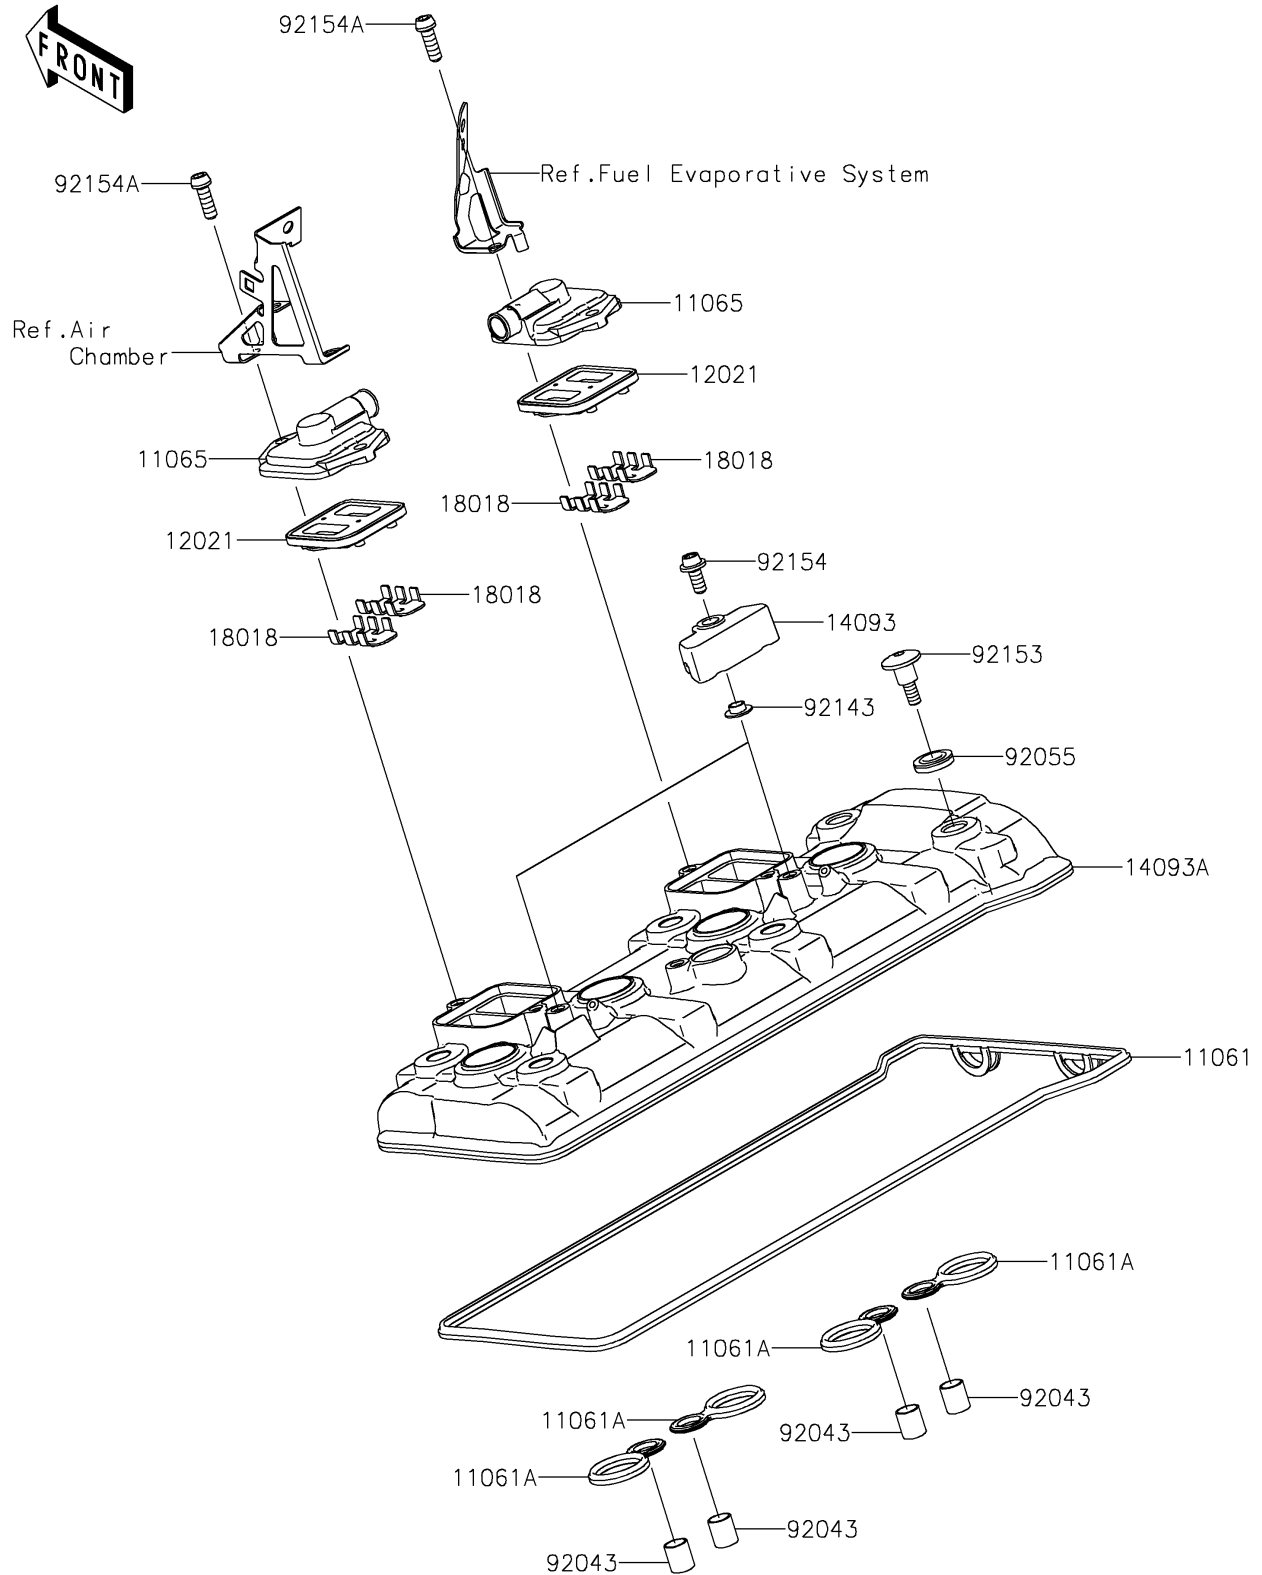

## 2020 Ninja H2™ SX SE+ PARTS DIAGRAM

Cylinder Head Cover

E1112

## 2020 Ninja H2™ SX SE+ PARTS LIST

Cylinder Head Cover

ITEM NAME	PART NUMBER	QUANTITY
GASKET,HEAD COVER (Ref # 11061)	11061-0979	1
GASKET,PLUG HOLE (Ref # 11061A)	11061-1185	1
CAP (Ref # 11065)	11065-0360	1
VALVE-ASSY-REED (Ref # 12021)	12021-0021	1
COVER (Ref # 14093)	14093-0291	1
COVER,CYLINDER HEAD (Ref # 14093A)	14093-0582	1
PLATE-HEAT GUARD (Ref # 18018)	18018-0591	1
PIN,10.1X12X14 (Ref # 92043)	92043-4009	1
RING-O (Ref # 92055)	92055-0820	1
COLLAR (Ref # 92143)	92143-1331	1
BOLT,SOCKET,6X22.5 (Ref # 92153)	92153-1779	1
BOLT,SOCKET,6X14 (Ref # 92154)	92154-1460	1
BOLT,SOCKET,6X18 (Ref # 92154A)	92154-1498	1