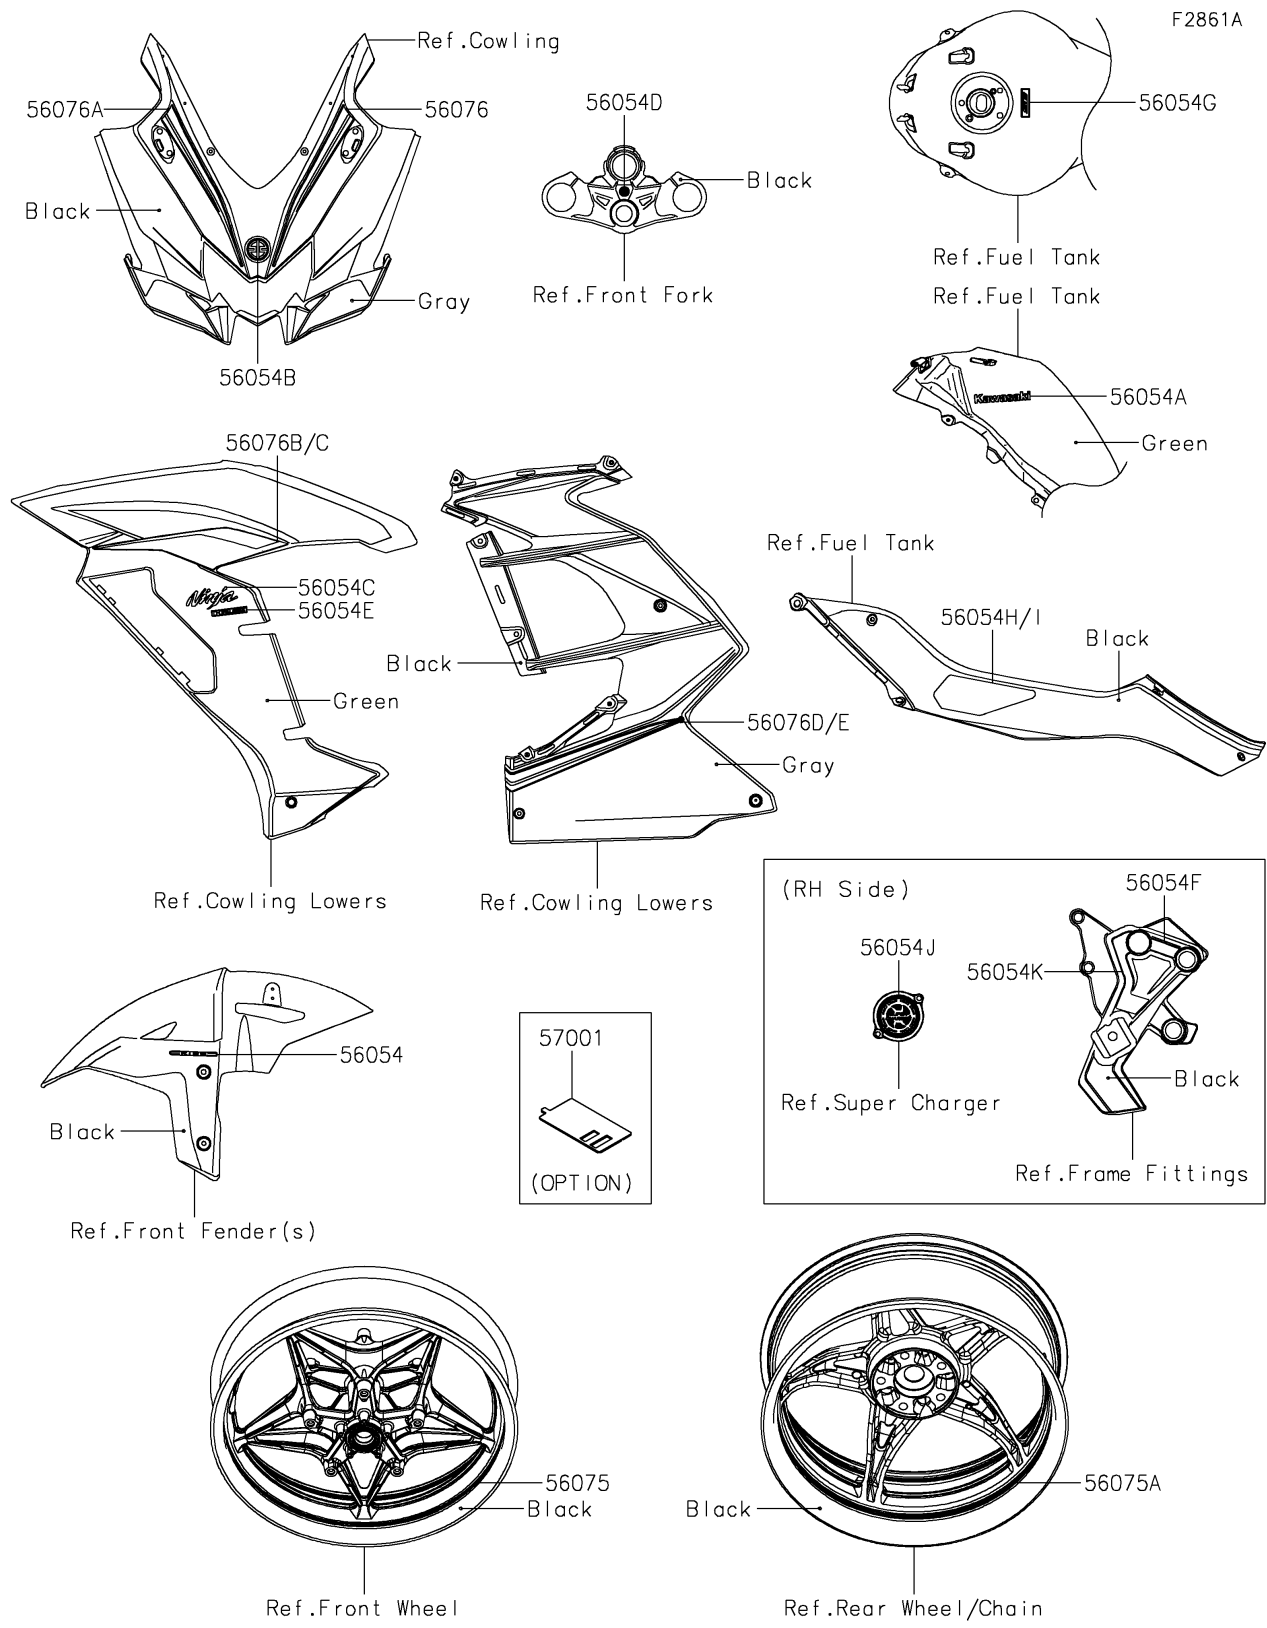

## 2020 Ninja H2™ SX SE+ PARTS DIAGRAM

Decals(Green)(DLF)

## 2020 Ninja H2™ SX SE+ PARTS LIST

Decals(Green)(DLF)

ITEM NAME	PART NUMBER	QUANTITY
MARK,FR FENDER,KIBS (Ref # 56054)	56054-0721	1
MARK,KAWASAKI (Ref # 56054A)	56054-1356	1
MARK,UPP COWL.,RIVER (Ref # 56054B)	56054-1557	1
MARK,SIDE COVER,NINJA (Ref # 56054C)	56054-1626	1
MARK,UPP HOLDER,RIVER (Ref # 56054D)	56054-1628	1
MARK,H2 SX,3D (Ref # 56054E)	56054-2330	1
MARK,STEP STAY,TOP (Ref # 56054F)	56054-2433	1
MARK,FUEL TANK,SE,3D (Ref # 56054G)	56054-2435	1
MARK,KNEE PAD,LH (Ref # 56054H)	56054-2455	1
MARK,KNEE PAD,RH (Ref # 56054I)	56054-2456	1
MARK,SUPERCHARGED (Ref # 56054J)	56054-2534	1
MARK,STEP STAY,SIDE (Ref # 56054K)	56054-2601	1
PATTERN,FR WHEEL,GRN,10X1372 (Ref # 56075)	56075-4309	1
PATTERN,RR WHEEL,GRN,12X1377 (Ref # 56075A)	56075-4310	1
PATTERN,UPP COWL.,LH (Ref # 56076)	56076-0593	1
PATTERN,UPP COWL.,RH (Ref # 56076A)	56076-0594	1
PATTERN,SIDE COWL.,FR,LH (Ref # 56076B)	56076-0595	1
PATTERN,SIDE COWL.,FR,RH (Ref # 56076C)	56076-0596	1
PATTERN,SIDE COWL.,RR,LH (Ref # 56076D)	56076-0597	1
PATTERN,SIDE COWL.,RR,RH (Ref # 56076E)	56076-0598	1
RIM STRIPE APPLICATOR,10/12MM (Ref # 57001)	57001-1836	1