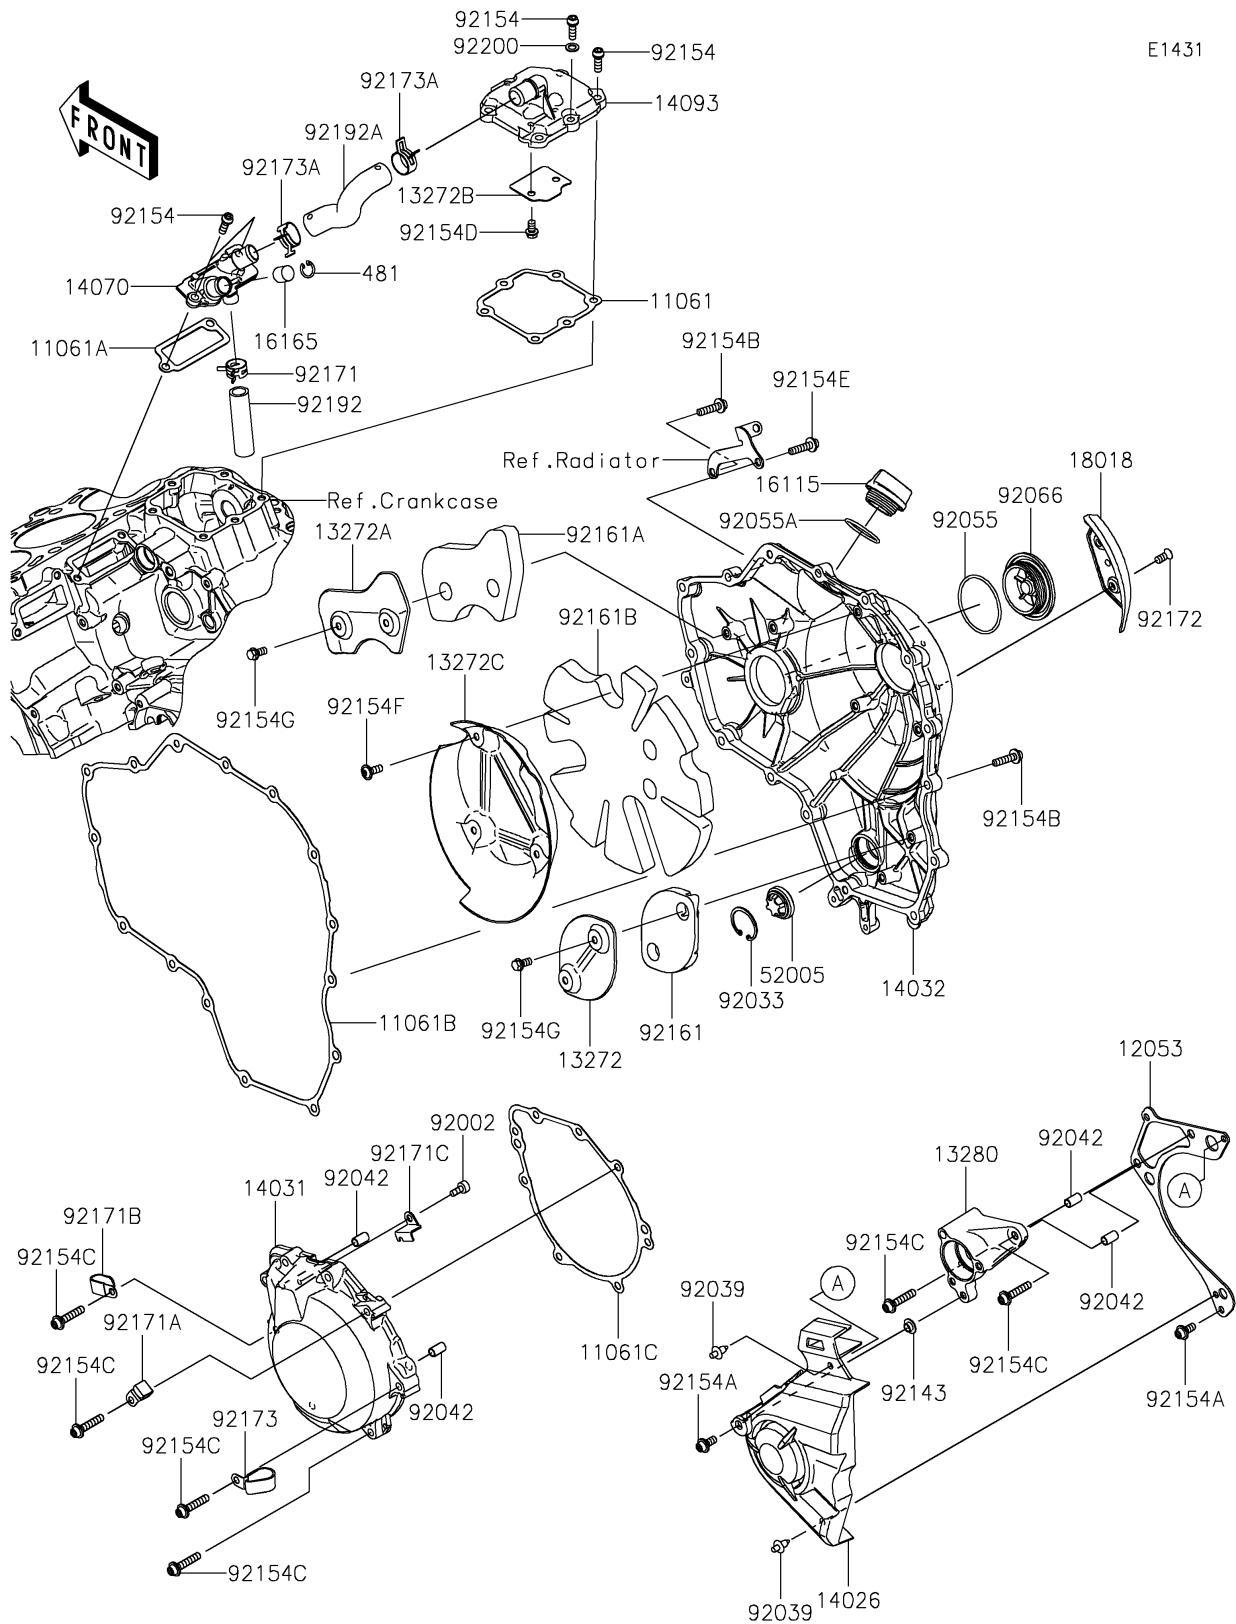

2020 Ninja H2™ SX SE+ PARTS DIAGRAM

Engine Cover(s)

2020 Ninja H2™ SX SE+ PARTS LIST

Engine Cover(s)

ITEM NAME	PART NUMBER	QUANTITY
GASKET,BALANCER COVER (Ref # 11061)	11061-0941	1
GASKET,BREATHER (Ref # 11061A)	11061-0942	1
GASKET,CLUTCH COVER (Ref # 11061B)	11061-0944	1
GASKET,GENERATOR COVER (Ref # 11061C)	11061-0945	1
GUIDE-CHAIN (Ref # 12053)	12053-0247	1
PLATE (Ref # 13272)	13272-1852	1
PLATE (Ref # 13272A)	13272-1854	1
PLATE (Ref # 13272B)	13272-1901	1
PLATE (Ref # 13272C)	13272-2476	1
HOLDER,CLUTCH RELEASE (Ref # 13280)	13280-0903	1
COVER-CHAIN (Ref # 14026)	14026-0142	1
COVER-GENERATOR (Ref # 14031)	14031-0619	1
COVER-CLUTCH (Ref # 14032)	14032-0638	1
BODY-BREATHER (Ref # 14070)	14070-0013	1
COVER,BALANCER (Ref # 14093)	14093-0631	1
CAP-OIL FILLER (Ref # 16115)	16115-1009	1
SEPARATOR (Ref # 16165)	16165-0011	1
PLATE-HEAT GUARD (Ref # 18018)	18018-0590	1
GAUGE (Ref # 52005)	52005-1120	1
BOLT,SOCKET,6X12 (Ref # 92002)	92002-1796	1
RING-SNAP (Ref # 92033)	92033-1305	1
RIVET (Ref # 92039)	92039-0068	1
PIN,DOWEL,6.3X8X14 (Ref # 92042)	92042-007	1
RING-O,49.7X2.4 (Ref # 92055)	92055-0183	1
RING-O,31.5X2.6 (Ref # 92055A)	92055-049	1
PLUG (Ref # 92066)	92066-0800	1
COLLAR (Ref # 92143)	92143-1331	1
BOLT,SOCKET,6X18 (Ref # 92154)	92154-1455	1
BOLT,SOCKET,6X14 (Ref # 92154A)	92154-1460	1