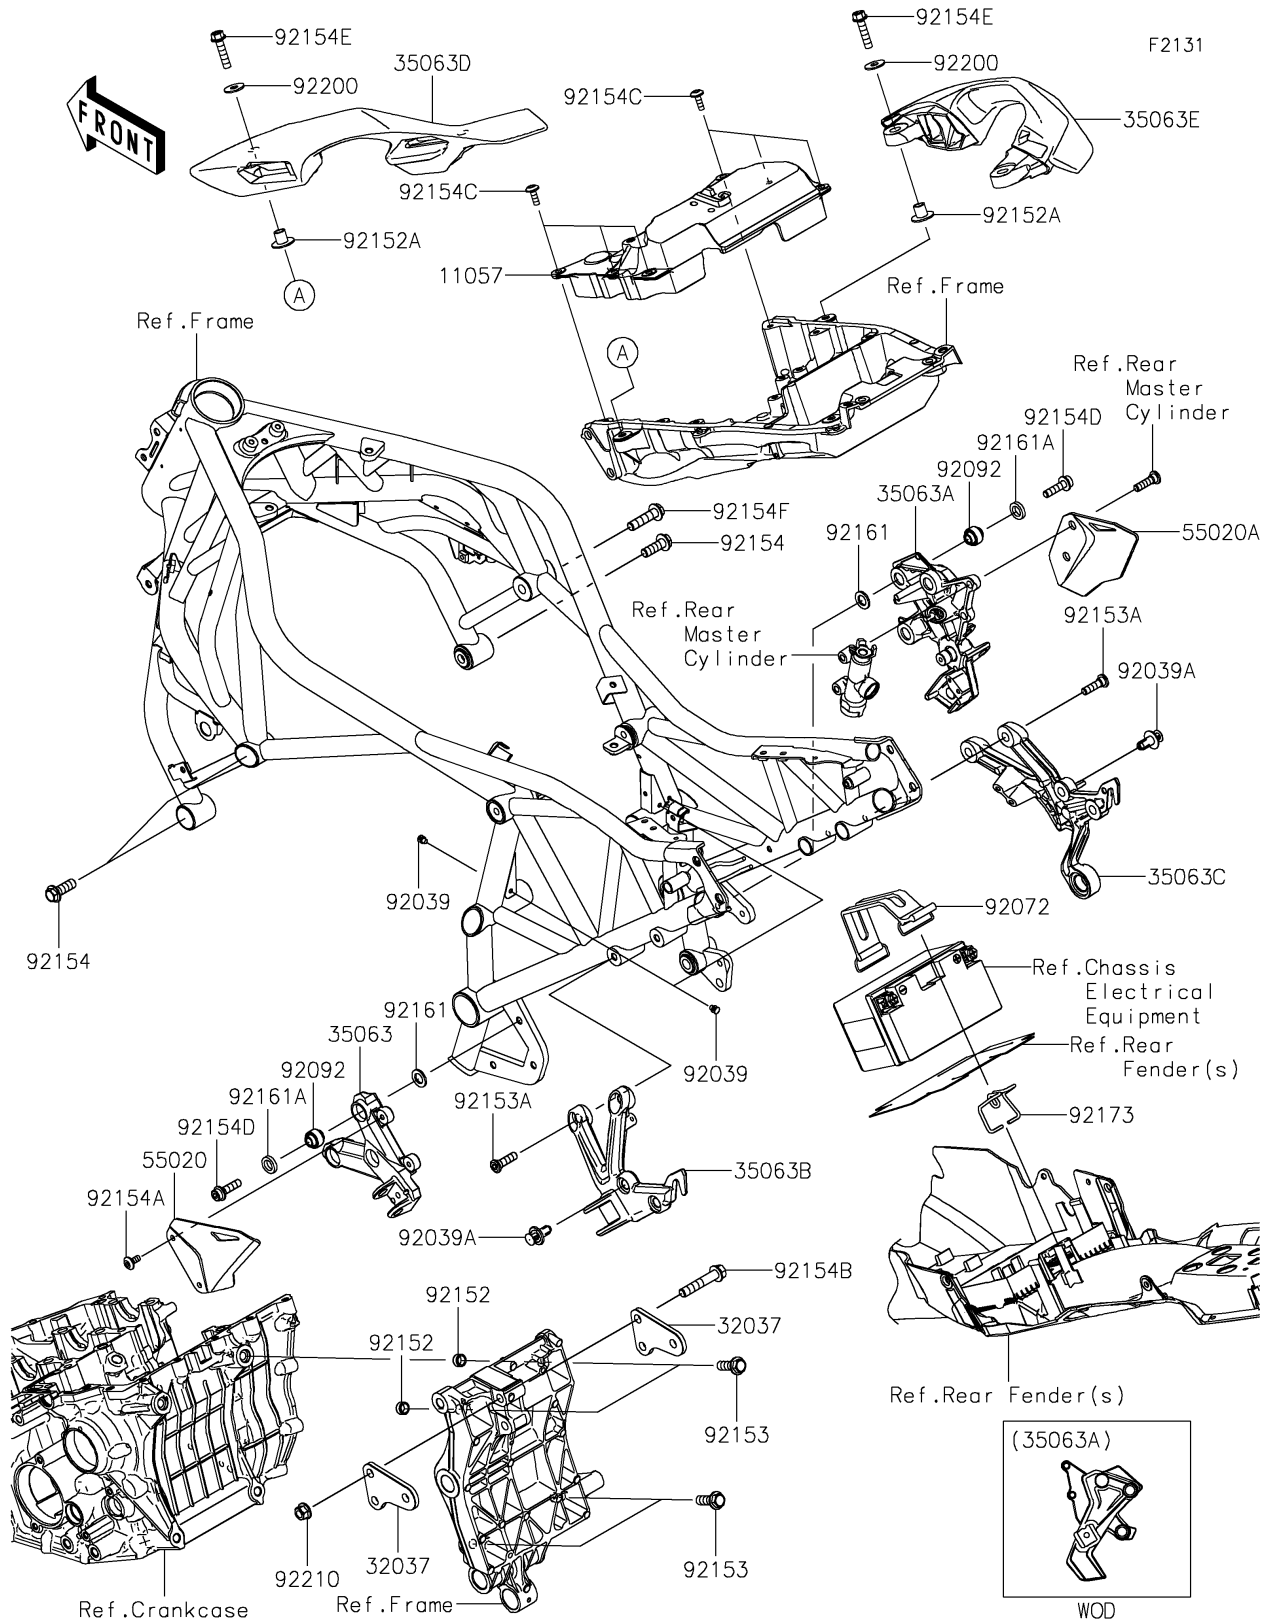

2020 Ninja H2™ SX SE+ PARTS DIAGRAM

Frame Fittings

2020 Ninja H2™ SX SE+ PARTS LIST

Frame Fittings

ITEM NAME	PART NUMBER	QUANTITY
BRACKET,RR FRAME,UPP (Ref # 11057)	11057-1298	1
BRACKET-SHOCKABSORBER (Ref # 32037)	32037-0427	1
STAY,STEP,LH,FR,M.F.S.BLACK (Ref # 35063)	35063-1418-46R	1
STAY,STEP,RH,FR,M.F.S.BLACK (Ref # 35063A)	35063-1419-46R	1
STAY,STEP,LH,RR,M.F.S.BLACK (Ref # 35063B)	35063-1420-46R	1
STAY,STEP,RH,RR,M.F.S.BLACK (Ref # 35063C)	35063-1421-46R	1
STAY,GRIP,LH (Ref # 35063D)	35063-1474	1
STAY,GRIP,RH (Ref # 35063E)	35063-1475	1
GUARD,FOOT,LH (Ref # 55020)	55020-2201	1
GUARD,FOOT,RH (Ref # 55020A)	55020-2202	1
RIVET,PLASTI (Ref # 92039)	92039-0773	1
RIVET (Ref # 92039A)	92039-0789	1
BAND,L=150 (Ref # 92072)	92072-1338	1
BUSHING-RUBBER,8.4X20X18 (Ref # 92092)	92092-0039	1
COLLAR,DOWEL PIN (Ref # 92152)	92152-0679	1
COLLAR,9.05X12.6X15.3 (Ref # 92152A)	92152-2412	1
BOLT,FLANGED,10X30 (Ref # 92153)	92153-0801	1
BOLT,SOCKET,8X30 (Ref # 92153A)	92153-1624	1
BOLT,FLANGED,10X30 (Ref # 92154)	92154-0543	1
BOLT,SOCKET,6X14 (Ref # 92154A)	92154-0745	1
BOLT,FLANGED,10X54 (Ref # 92154B)	92154-0903	1
BOLT,SOCKET,6X18 (Ref # 92154C)	92154-1694	1
BOLT,SOCKET,8X30 (Ref # 92154D)	92154-2912	1
BOLT,FLANGED,8X35 (Ref # 92154E)	92154-2915	1
BOLT,FLANGED,10X40 (Ref # 92154F)	92154-2924	1
DAMPER,12.5X21X2 (Ref # 92161)	92161-0943	1
DAMPER,12.5X20X4 (Ref # 92161A)	92161-0944	1
CLAMP (Ref # 92173)	92173-2093	1
WASHER,8.5X23X1.6 (Ref # 92200)	92200-1936	1

2020 Ninja H2™ SX SE+ PARTS LIST

Frame Fittings

ITEM NAME	PART NUMBER	QUANTITY
NUT,LOCK,FLANGED,10MM (Ref # 92210)	92210-1139	1