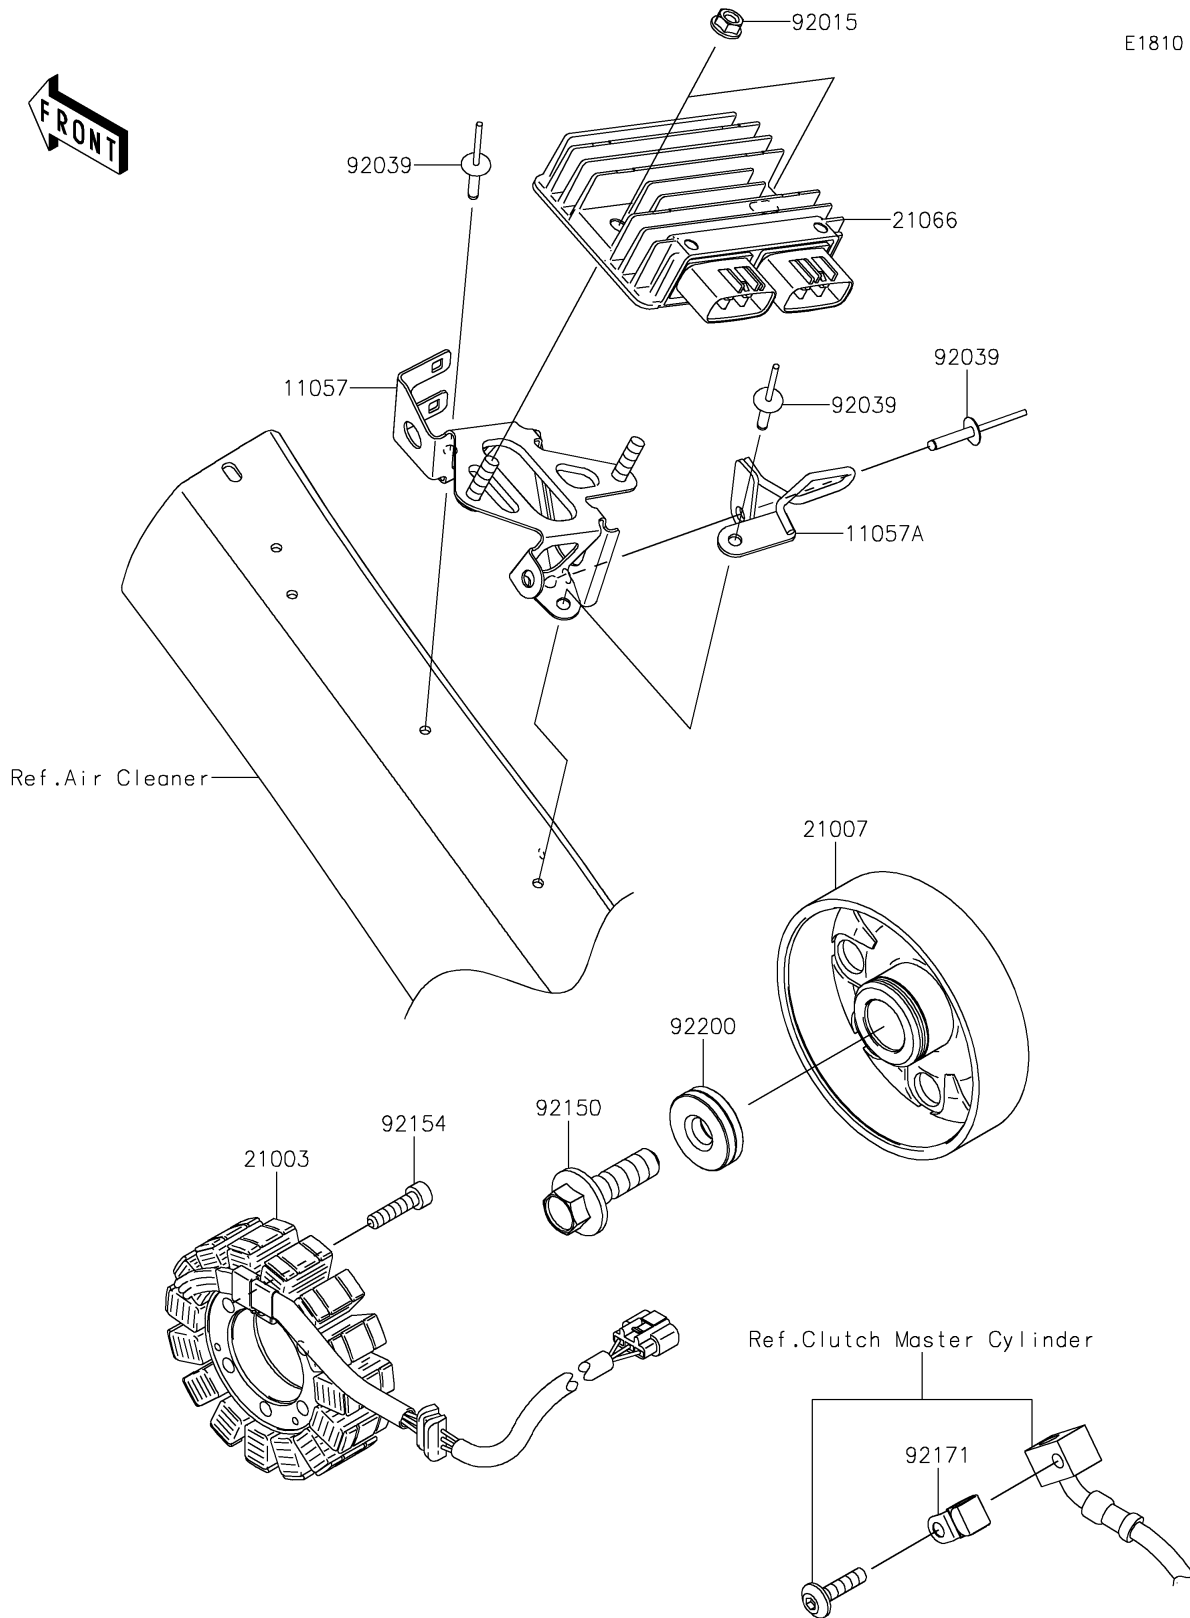

## 2020 Ninja H2™ SX SE+ PARTS DIAGRAM

Generator

E1810

## 2020 Ninja H2™ SX SE+ PARTS LIST

Generator

ITEM NAME	PART NUMBER	QUANTITY
BRACKET,REGULATOR (Ref # 11057)	11057-1262	1
BRACKET (Ref # 11057A)	11057-2620	1
STATOR (Ref # 21003)	21003-0181	1
ROTOR (Ref # 21007)	21007-0611	1
REGULATOR-VOLTAGE (Ref # 21066)	21066-0745	1
NUT,FLANGED,6MM (Ref # 92015)	92015-1367	1
RIVET (Ref # 92039)	92039-0039	1
BOLT,12X40 (Ref # 92150)	92150-1717	1
BOLT,SOCKET,6X25 (Ref # 92154)	92154-0477	1
CLAMP (Ref # 92171)	92171-0534	1
WASHER,12X34X9 (Ref # 92200)	92200-0369	1