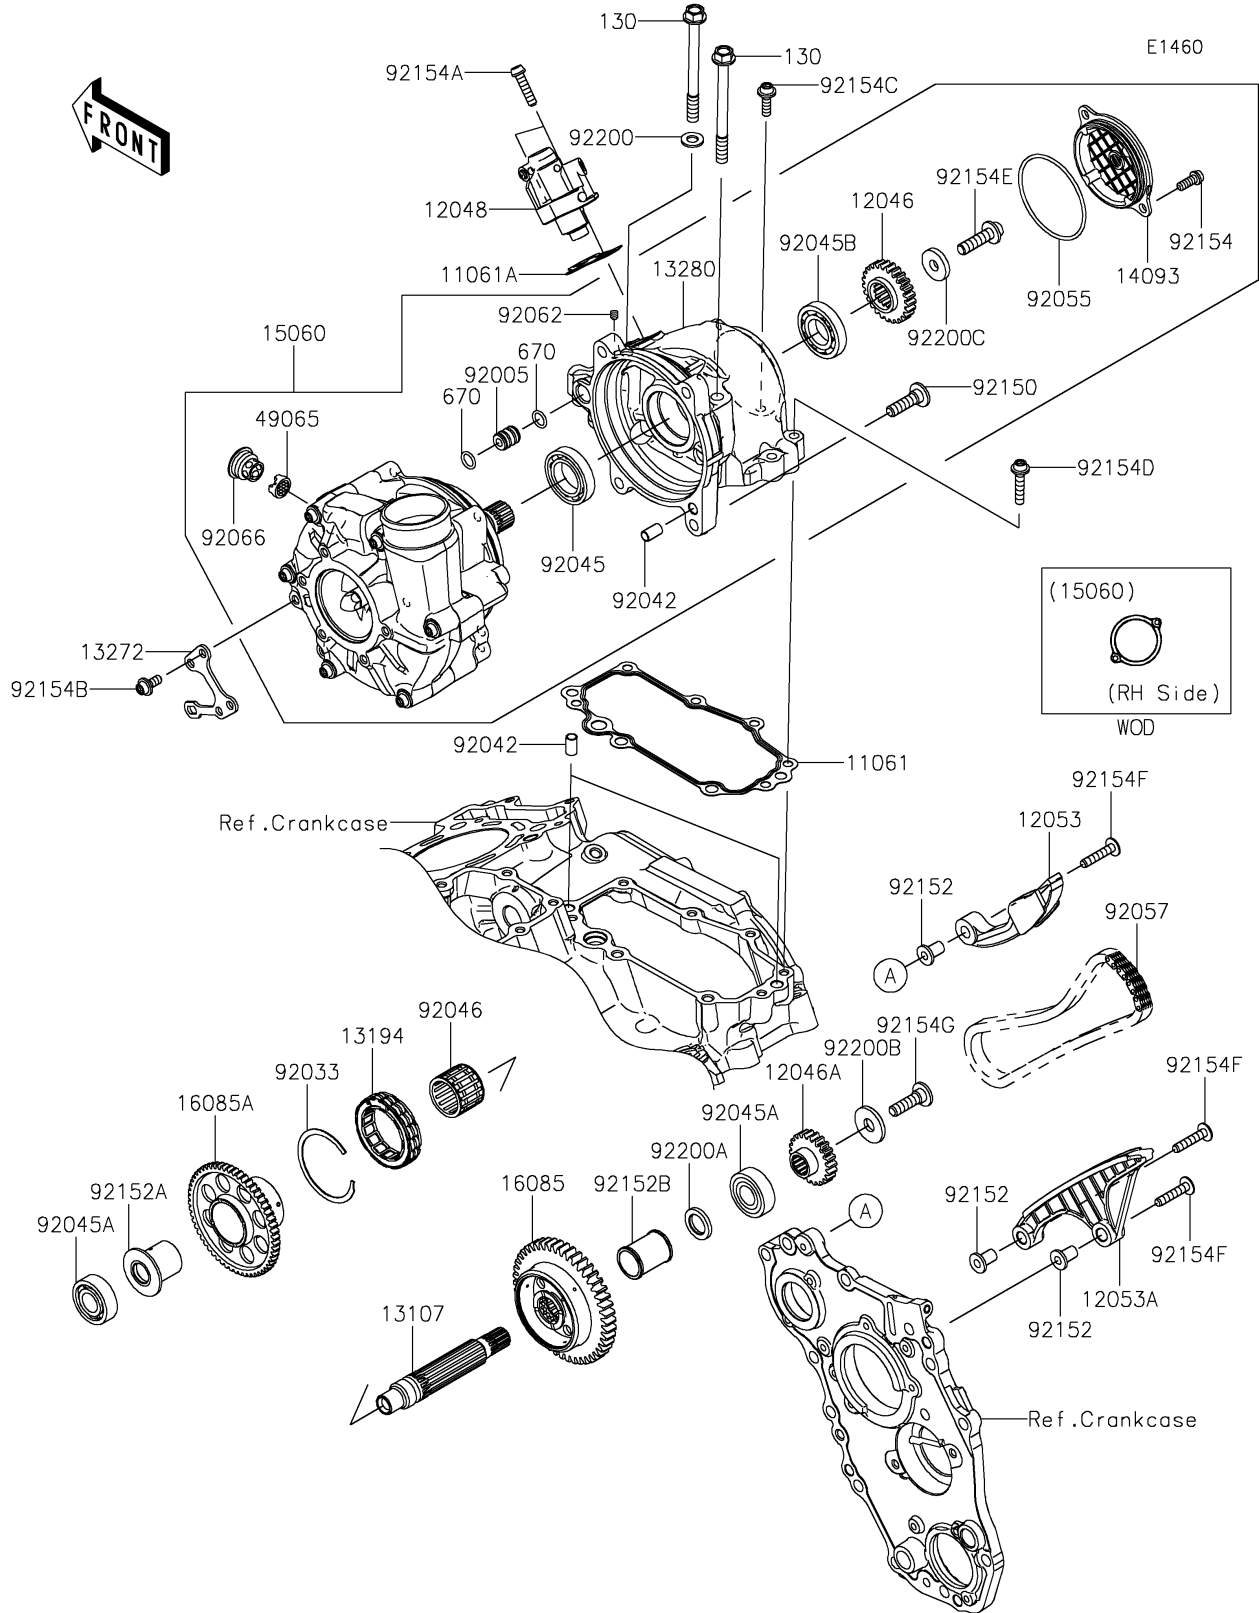

2020 Ninja H2™ SX SE+ PARTS DIAGRAM

Super Charger

2020 Ninja H2™ SX SE+ PARTS LIST

Super Charger

ITEM NAME	PART NUMBER	QUANTITY
GASKET,HOLDER (Ref # 11061)	11061-0948	1
GASKET,TENSIONER (Ref # 11061A)	11061-1279	1
SPROCKET,DRIVEN,25T (Ref # 12046)	12046-0584	1
SPROCKET,DRIVE,22T (Ref # 12046A)	12046-0604	1
TENSIONER-ASSY (Ref # 12048)	12048-0108	1
GUIDE-CHAIN,UPP (Ref # 12053)	12053-0249	1
GUIDE-CHAIN,LWR (Ref # 12053A)	12053-0250	1
SHAFT (Ref # 13107)	13107-0863	1
CLUTCH-ONEWAY (Ref # 13194)	13194-0017	1
PLATE (Ref # 13272)	13272-1849	1
HOLDER (Ref # 13280)	13280-0917	1
COVER (Ref # 14093)	14093-0131	1
COMPRESSOR-ASSY (Ref # 15060)	15060-0006	1
GEAR,BALANCER,46T (Ref # 16085)	16085-0670	1
GEAR,STARTER,56T (Ref # 16085A)	16085-0671	1
FILTER-OIL (Ref # 49065)	49065-0041	1
FITTING,OIL LINE (Ref # 92005)	92005-0769	1
RING-SNAP (Ref # 92033)	92033-3731	1
PIN,DOWEL,6.3X8X14 (Ref # 92042)	92042-007	1
BEARING-BALL,#6905 (Ref # 92045)	92045-036	1
BEARING-BALL,6202ZC3 (Ref # 92045A)	92045-0785	1
BEARING-BALL (Ref # 92045B)	92045-1404	1
BEARING-NEEDLE,22X32X24 (Ref # 92046)	92046-0622	1
RING-O,2.4X62.6 (Ref # 92055)	92055-0790	1
CHAIN,98XRH2020-78N2 (Ref # 92057)	92057-0633	1
NOZZLE (Ref # 92062)	92062-0004	1
PLUG (Ref # 92066)	92066-0821	1
BOLT,8X30 (Ref # 92150)	92150-1728	1
COLLAR (Ref # 92152)	92152-1939	1