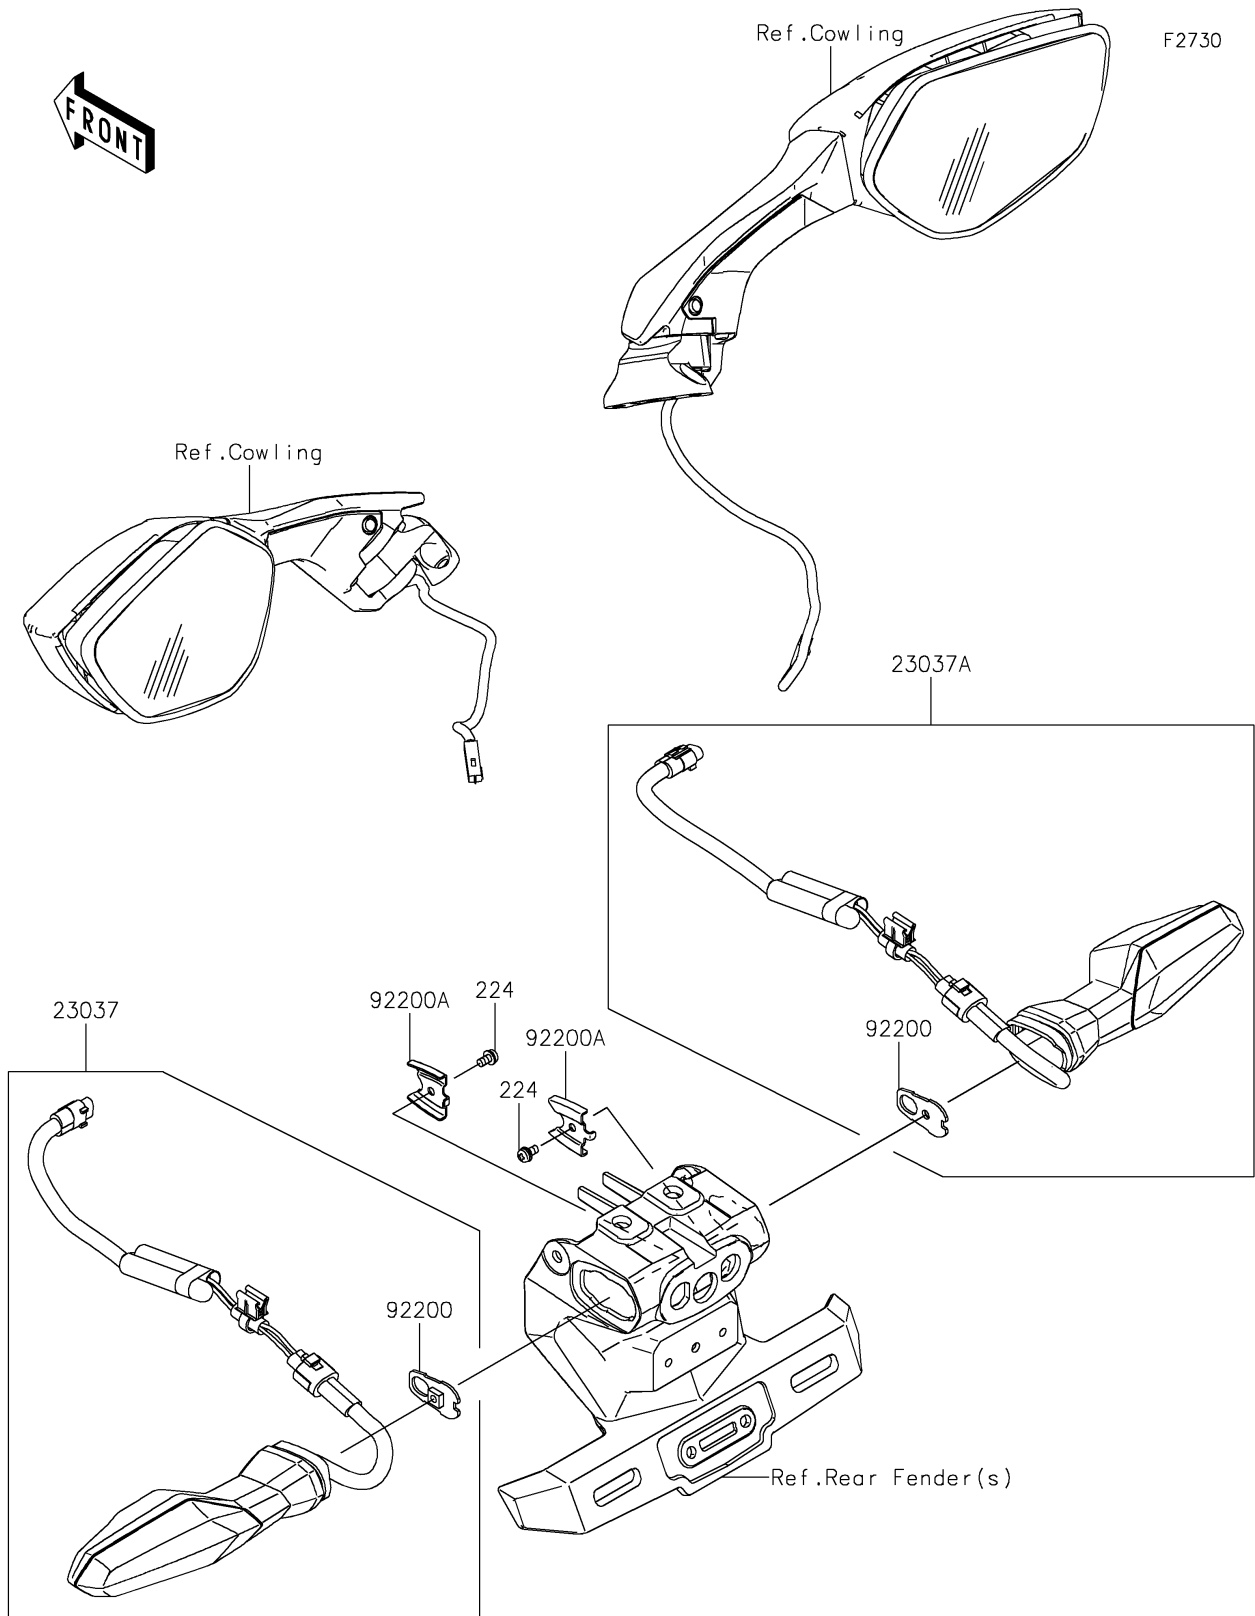

## 2020 Ninja H2™ SX SE+ PARTS DIAGRAM

Turn Signals

## 2020 Ninja H2™ SX SE+ PARTS LIST

Turn Signals

ITEM NAME	PART NUMBER	QUANTITY
SCREW-PAN-WP-CROS,4X8 (Ref # 224)	224AB0408	1
LAMP-ASSY-SIGNAL,LED,RR,LH (Ref # 23037)	23037-0392	1
LAMP-ASSY-SIGNAL,LED,RR,RH (Ref # 23037A)	23037-0393	1
WASHER,NUT 4MM (Ref # 92200)	92200-0854	1
WASHER (Ref # 92200A)	92200-0855	1