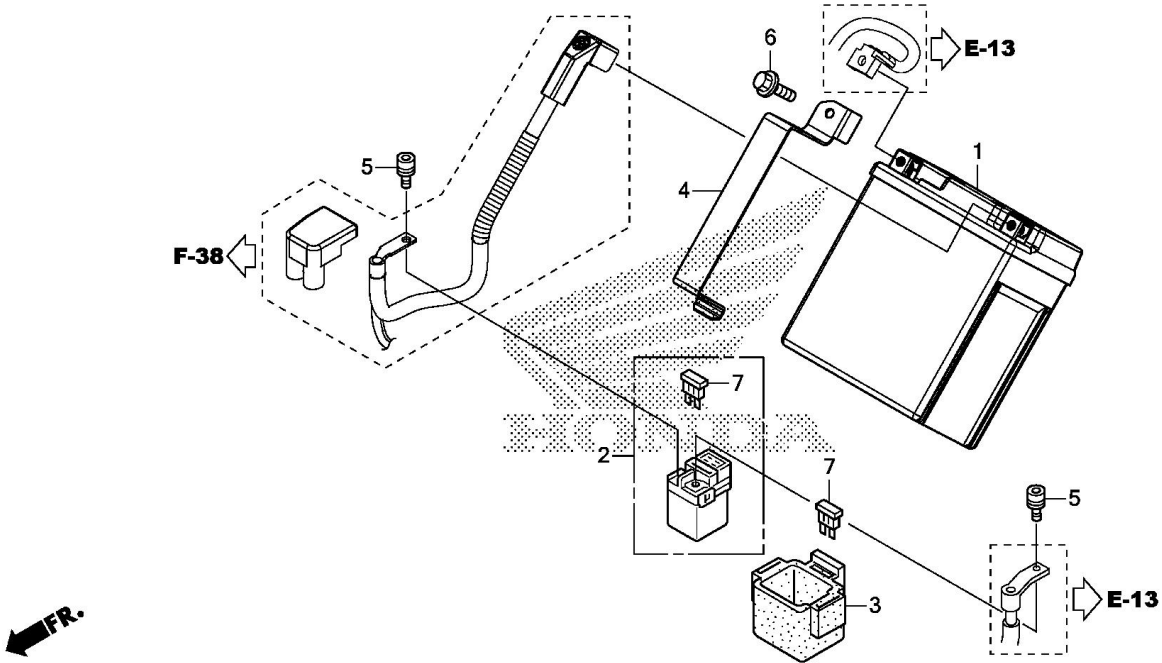

Model Name	CBR300R	Product Line	MOTORCYCLE
Model ID	CBR300R	Year	2017
Mfg	THA	Area	
Section	FRAME	Clr Label	R263-(MILLENNIUM RED)
		Illustration	BATTERY

K334F3700

Ref.	Part Number	Part Description	Qty.
001	31500-KW3-676AH	BATTERY (YTX7L-BS) (YUASA) (MSDS)	001
001	31500-KW3-676	BATTERY (YTX7L-BS) (YUASA) (MSDS)	001
001	31500-KW3-677	BATTERY ASSY. (YTX7L-BS) (YUASA)	001
002	35850-MR5-007	SWITCH ASSY., STARTER MAGNETIC	001
003	35856-MBG-003	RUBBER, SHOCK	001
004	80102-K33-D00	BAND, BATTERY	001
005	90111-MR5-000	BOLT, SOCKET (5X9)	002
006	95701-06012-08	BOLT, FLANGE (6X12)	001
007	98200-33000	FUSE, BLADE (30A)	002