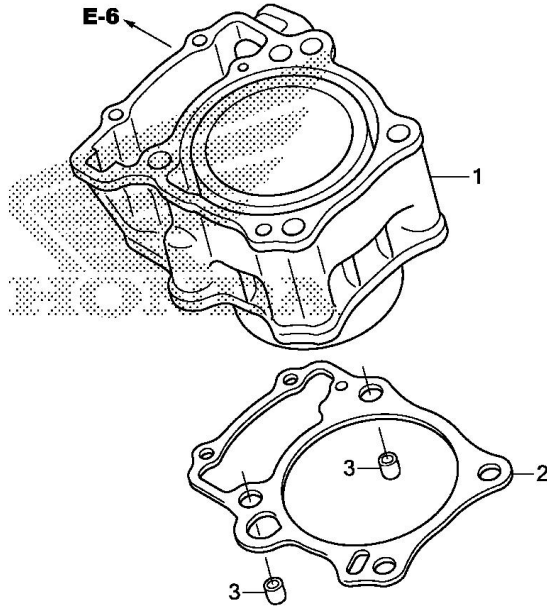

Model Name	CBR300R	Product Line	MOTORCYCLE
Model ID	CBR300R	Year	2017
Mfg	THA	Area	
Section	ENGINE	Clr Label	R263-(MILLENNIUM RED)
		Illustration	CYLINDER

K334E0500

Ref.	Part Number	Part Description	Qty.
001	12100-K33-D00	CYLINDER	001
002	12191-KYJ-900	GASKET, CYLINDER	001
003	94301-12160	PIN A, DOWEL (12X16)	002