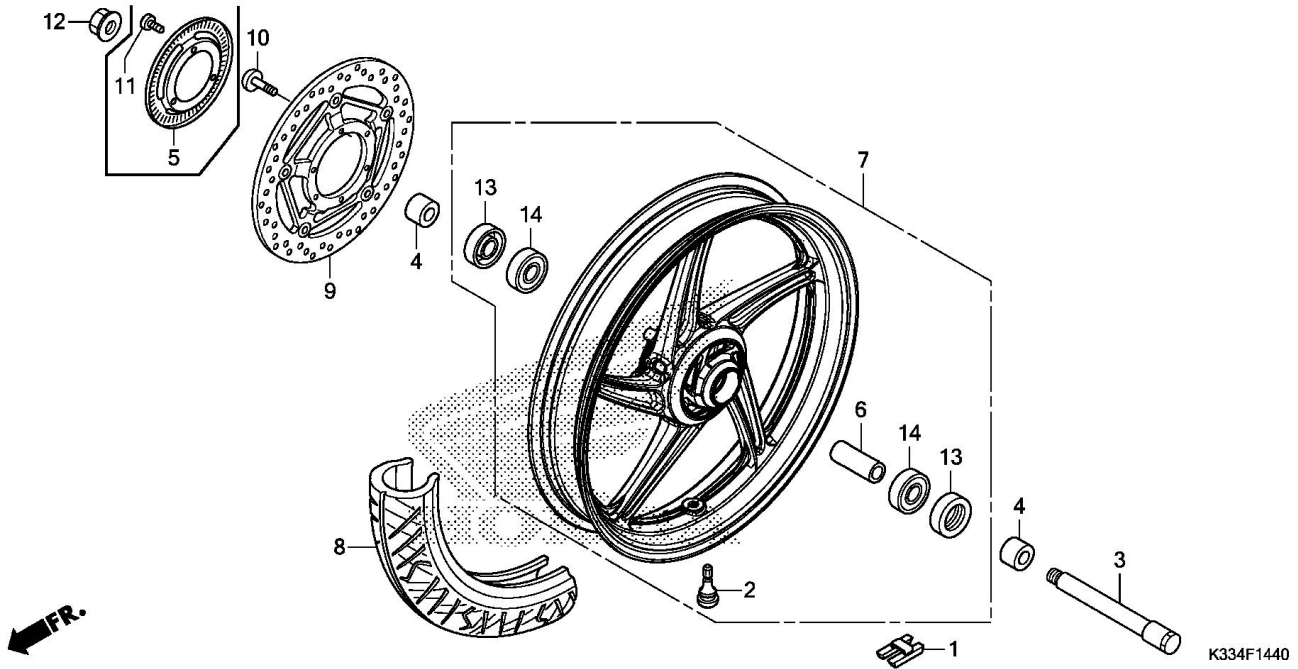

Model Name	CBR300R	Product Line	MOTORCYCLE
Model ID	CBR300R	Year	2017
Mfg	THA	Area	
Section	FRAME	Clr Label	R263-(MILLENNIUM RED)
		Illustration	FRONT WHEEL

Ref.	Part Number	Part Description	Qty.
001	42704-MER-D00	WEIGHT, BALANCE (10G)	AR
001	42705-MER-D00	WEIGHT, BALANCE (20G)	AR
001	42706-MER-D00	WEIGHT, BALANCE (30G)	AR
002	42753-KWF-901	VALVE, RIM (TRITON)	001
002	42753-K38-901	VALVE, RIM	001
003	44301-KYJ-900	AXLE, FR. WHEEL	001
004	44311-KYJ-900	COLLAR, FR. WHEEL	002
006	44620-KYJ-900	COLLAR, FR. AXLE DISTANCE	001
007	44650-KYJ-901ZC	WHEEL SUB-ASSY., FR. *NH303M*(MAT AXIS GRAY METALLIC)	001
008	44711-KYJ-903	TIRE, FR. (110/70-17M/C 54S) (IRC)	001
009	45120-KYJ-901	DISK, FR. BRAKE	001
010	90106-KGH-600	BOLT, BRAKE DISK (6X17)	006
012	90306-KWN-701	NUT, U (12MM)	001
013	91252-MC7-003	DUST SEAL (22X42X7) (ARAI)	002
014	96150-63020-10	BEARING, RADIAL BALL (6302UU)	002