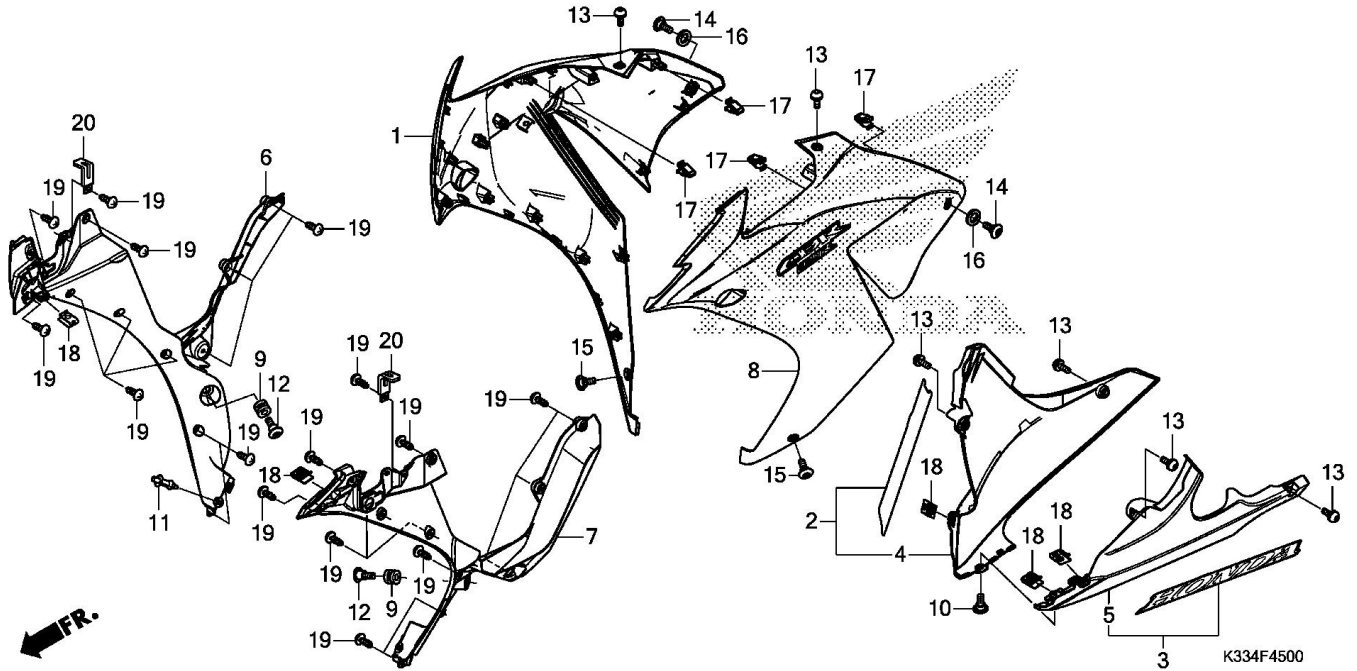

Model Name	CBR300R	Product Line	MOTORCYCLE
Model ID	CBR300R	Year	2017
Mfg	THA	Area	
Section	FRAME	Clr Label	R263-(MILLENNIUM RED)
		Illustration	MIDDLE COWL - UNDER COWL

Ref.	Part Number	Part Description	Qty.
001	64300-K75-V11ZC	COWL SET, R. MIDDLE (TYPE1) (WL)	001
002	64301-K75-V10ZC	COWL SET, R. (LOWER) (TYPE1) (WL)	001
003	64302-K75-V10ZC	COWL SET, L. (LOWER) (TYPE1) (WL)	001
006	64350-K33-D00	COWL, R. MIDDLE (INNER)	001
007	64360-K33-D00	COWL, L. MIDDLE (INNER)	001
008	64400-K75-V11ZC	COWL SET, L. MIDDLE (TYPE1) (WL)	001
009	83545-K33-D00	RUBBER, SIDE COVER	002
010	90115-KPP-900	SCREW, VISOR SPECIAL SETTING	001
011	90116-KWT-900	RIVET, PUSH (7MM)	001
012	90132-K33-D00	SCREW, PAN (6X18.5)	002
013	90132-KPP-T00	SCREW, PAN (6X10)	006
014	90134-K33-D00	SCREW, PAN (6X12)	002
015	90134-KPP-T00	SCREW, PAN (5X14)	002
016	90514-K33-D00	WASHER, RUBBER (6MM)	002
017	90651-K33-D00	CLIP, SNAP FIT (BLACK)	004
018	90677-KAN-T00	NUT, CLIP (5MM)	005
019	93903-24380	SCREW, TAPPING (4X12)	024
020	94591-45000	CLIP, WIRE (4X50)	002