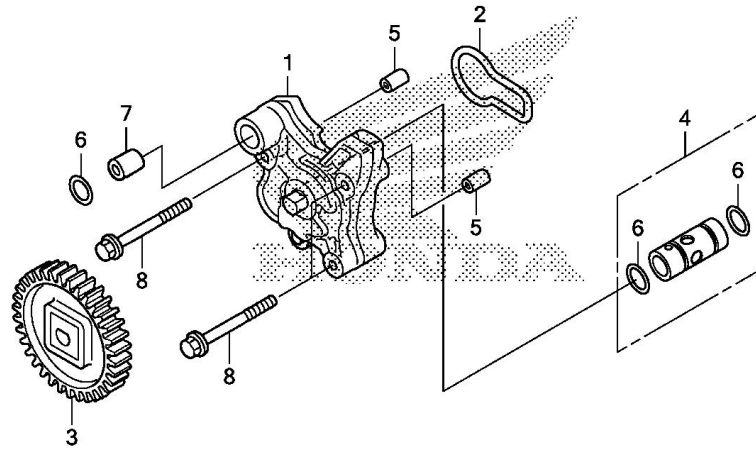

Model Name	CBR300R	Product Line	MOTORCYCLE
Model ID	CBR300R	Year	2017
Mfg	THA	Area	
Section	ENGINE	Clr Label	R263-(MILLENNIUM RED)
		Illustration	OIL PUMP

K334E1400

Ref.	Part Number	Part Description	Qty.
001	15100-KYJ-900	PUMP ASSY., OIL	001
002	15119-KYJ-901	GASKET, OIL PUMP	001
003	15130-KYJ-900	GEAR, OIL PUMP (32T)	001
004	15220-KYJ-900	VALVE ASSY., RELIEF	001
005	90702-KFM-900	PIN, DOWEL (8X12)	002
006	91301-KYJ-901	O-RING (11.8X1.9)	003
007	94301-12160	PIN A, DOWEL (12X16)	001
008	95701-06045-00	BOLT, FLANGE (6X45)	003
008	95701-06045-07	BOLT, FLANGE (6X45)	003