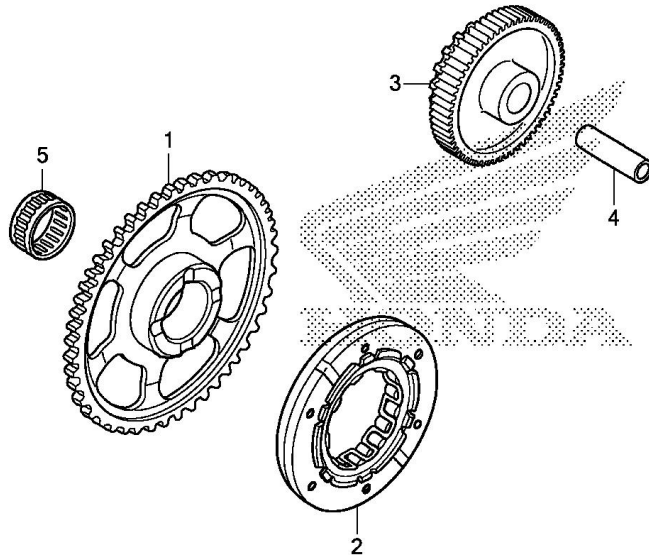

Model Name	CBR300R	Product Line	MOTORCYCLE
Model ID	CBR300R	Year	2017
Mfg	THA	Area	
Section	ENGINE	Clr Label	R263-(MILLENNIUM RED)
		Illustration	STARTING CLUTCH

←FR.

K334E0900

Ref.	Part Number	Part Description	Qty.
001	28110-K33-D00	GEAR, STARTER DRIVEN (68T)	001
002	28125-KYJ-901	CLUTCH OUTER, STARTING	001
003	28130-KYJ-900	GEAR, STARTER REDUCTION (17T/60T)	001
004	28132-MK5-000	SHAFT C, IDLE GEAR	001
005	91007-K33-D03	BEARING, NEEDLE (29X36X24)	001