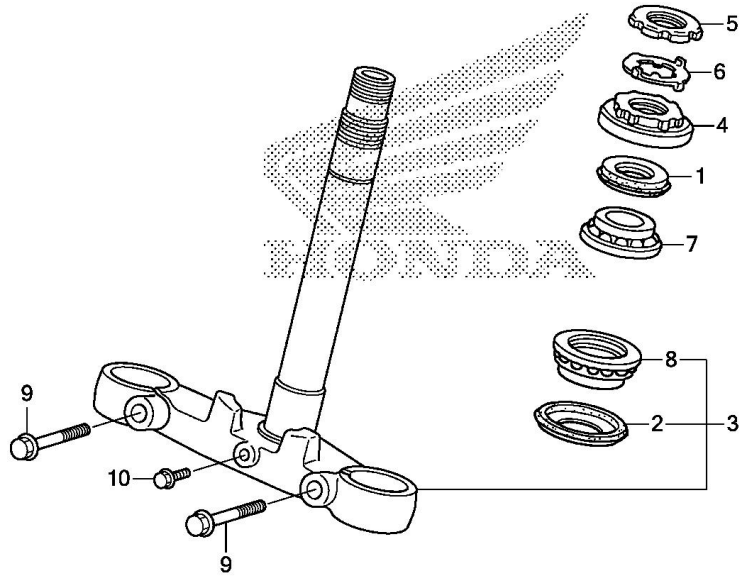

Model Name	CBR300R	Product Line	MOTORCYCLE
Model ID	CBR300R	Year	2017
Mfg	THA	Area	
Section	FRAME	Clr Label	R263-(MILLENNIUM RED)
		Illustration	STEERING STEM

K334F0900

Ref.	Part Number	Part Description	Qty.
001	53213-MB4-771	DUST SEAL, STEERING (UPPER) (ARAI)	001
002	53214-371-010	DUST SEAL, STEERING HEAD	001
003	53219-KYJ-900	STEM SUB-ASSY., STEERING	001
004	53220-KYJ-900	THREAD, STEERING HEAD TOP	001
005	90302-425-830	THREAD B, STEERING HEAD TOP	001
006	90506-425-830	WASHER, LOCK	001
007	91015-KT8-005	BEARING, HEAD PIPE (UPPER) (KOYO)	001
008	91016-KT8-005	BEARING, HEAD PIPE (LOWER) (KOYO)	001
009	95701-10035-08	BOLT, FLANGE (10X35)	002