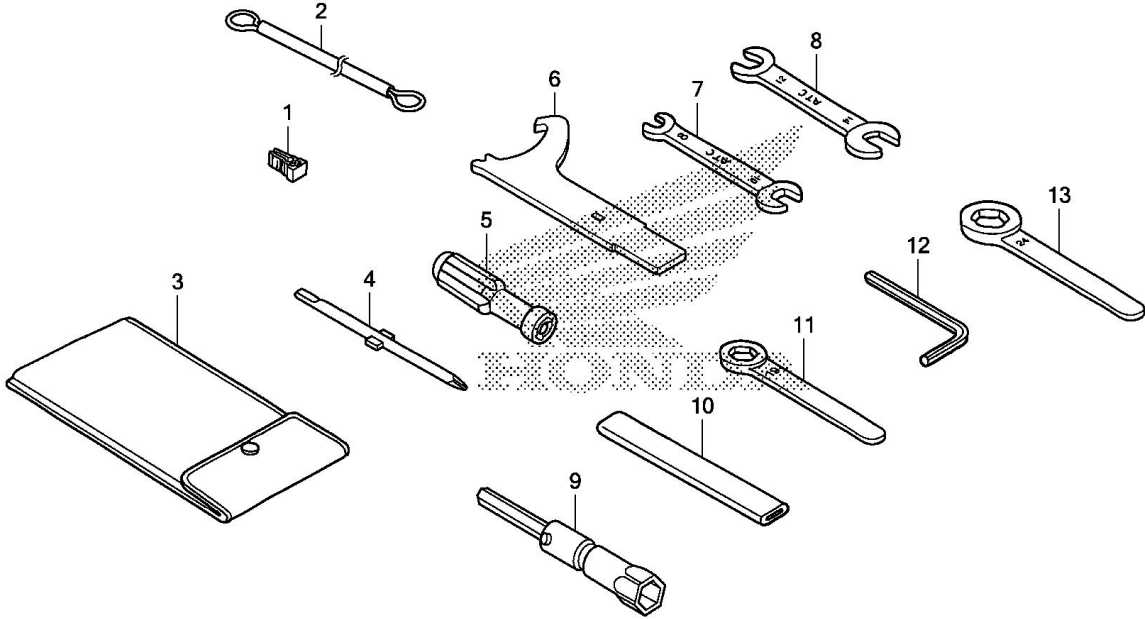

Model Name	CBR300R	Product Line	MOTORCYCLE
Model ID	CBR300R	Year	2017
Mfg	THA	Area	
Section	FRAME	Clr Label	R263-(MILLENNIUM RED)
		Illustration	TOOLS

K334F4800

Ref.	Part Number	Part Description	Qty.
001	38235-TA0-A01	PULLER, FUSE	001
002	77236-KAZ-780	WIRE, HELMET SET	001
003	89219-KGH-900	BAG, TOOL (160MM)	001
009	89216-MAT-000	WRENCH, PLUG (16.5)	(1)
012	89221-429-000	WRENCH, HEX. (5MM)	001