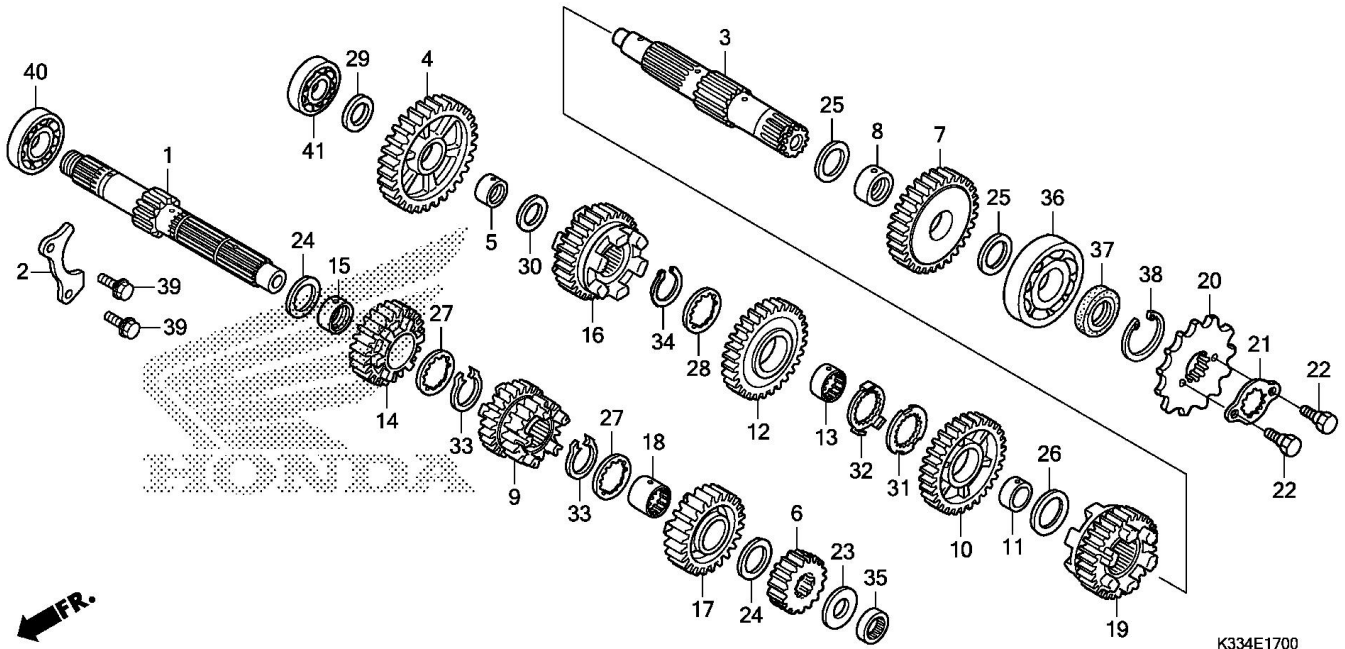

Ref.	Part Number	Part Description	Qty.
001	23211-K33-D00	MAINSHAFT (12T) (A)(WHITE)	001
001	23212-K33-D00	MAINSHAFT (12T) (B)(BLUE)	001
002	23221-KYJ-900	PLATE, BEARING SETTING	001
003	23221-KZZ-901	COUNTERSHAFT	001
004	23411-K33-D00	GEAR, COUNTERSHAFT FIRST (41T)	001
005	23412-KYJ-900	COLLAR (20X23X10.5)	001
006	23421-K33-D00	GEAR, MAINSHAFT SECOND (16T)	001
007	23431-K33-D00	GEAR, COUNTERSHAFT SECOND (36T)	001
008	23432-KYJ-900	COLLAR (22X25X11)	001
009	23441-K33-D00	GEAR, MAINSHAFT THIRD & FOURTH(20T/20T)	001
010	23451-K33-D00	GEAR, COUNTERSHAFT THIRD (33T)	001
011	23452-KYJ-900	COLLAR (25X28X10)	001
012	23471-K33-D00	GEAR, COUNTERSHAFT FOURTH (27T)	001
013	23472-KYJ-900	COLLAR, SPLINE (25X10)	001
014	23481-K33-D00	GEAR, MAINSHAFT FIFTH (24T)	001
015	23482-KYJ-900	BUSH (20X23X17.4)	001
016	23491-K33-D00	GEAR, COUNTERSHAFT FIFTH (28T)	001
017	23501-K33-D00	GEAR, MAINSHAFT SIXTH (26T)	001
018	23502-KYJ-900	COLLAR, SPLINE (23MM)	001
019	23511-K33-D00	GEAR, COUNTERSHAFT SIXTH (27T)	001
020	23801-KYJ-900	SPROCKET, DRIVE (14T)	001
020	23801-KYJ-901	SPROCKET, DRIVE (14T)	001
021	23802-KYJ-900	PLATE, FIXING	001
022	90084-041-000	BOLT, DRIVE SPROCKET FIXING	002
023	90405-KYJ-900	WASHER (17X26X1.0)	001
024	90406-KYJ-900	WASHER (20X27X1.0)	002
025	90407-KYJ-900	WASHER (22X29X1.0)	002
026	90408-KYJ-900	WASHER (25X32X1.0)	001
027	90451-KYJ-900	WASHER, SPLINE (20X26X1.6)	002
028	90452-KYJ-900	WASHER, SPLINE (25X31X1.0)	001
029	90453-KYJ-900	WASHER (17X28X1.0)	001