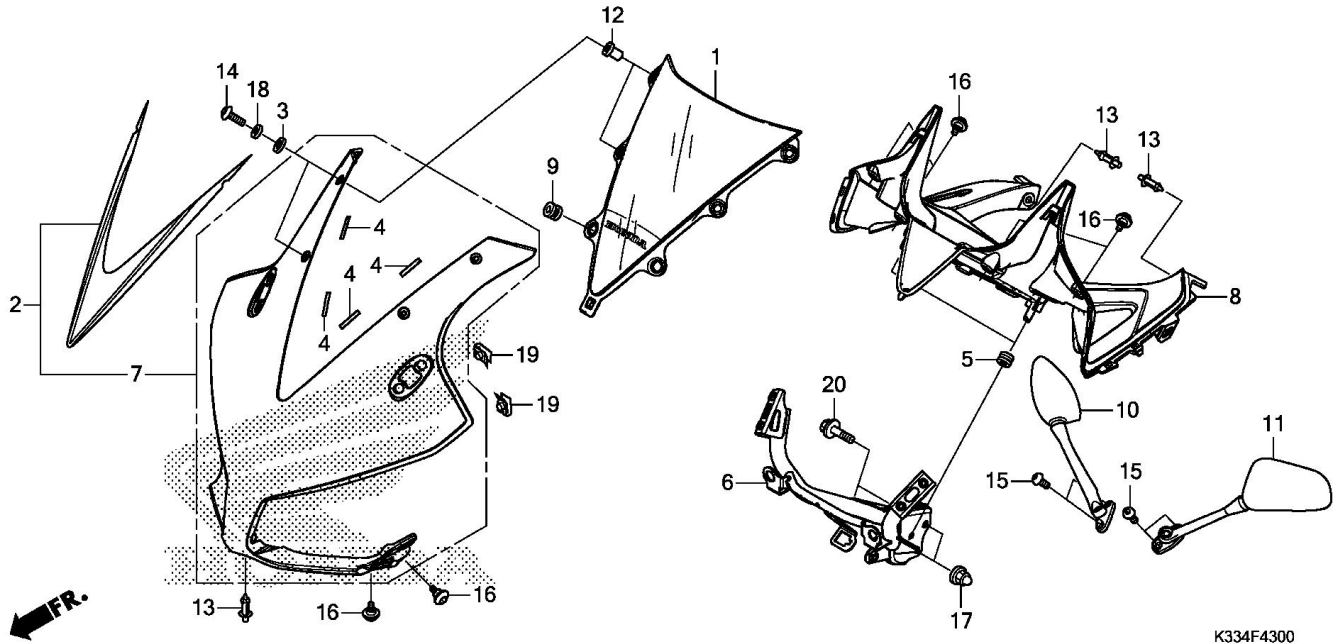

Model Name	CBR300R	Product Line	MOTORCYCLE
Model ID	CBR300R	Year	2017
Mfg	THA	Area	
Section	FRAME	Clr Label	R263-(MILLENNIUM RED)
		Illustration	UPPER COWL

Ref.	Part Number	Part Description	Qty.
001	67110-K33-305ZA	WINDSCREEN (TYPE1) (WL)(COO)	001
002	64200-K75-V10ZD	COWL SET (UPPER) (TYPE1) (WL)	001
003	64205-166-610	WASHER, SCREEN SETTING	004
004	64215-MJC-A00	FILM, PROTECTOR	004
005	64216-GJ2-730	RUBBER, SCREEN SETTING	002
006	64221-K33-D00	STAY, FR. COWL (UPPER)	001
008	64260-K33-D00	COWL, FR. (INNER)	001
009	64535-MCJ-000	RUBBER, COWL (LOWER)	002
010	88110-K33-305	MIRROR ASSY., R. BACK (COO)	001
011	88120-K33-305	MIRROR ASSY., L. BACK (COO)	001
012	90111-KW3-003	NUT, COWL SETTING (5MM)	004
013	90116-KWT-900	RIVET, PUSH (7MM)	003
014	90119-K33-D00	BOLT, SPECIAL (5X16)	004
015	90130-KPP-T00	BOLT, SOCKET (6X13)	004
016	90134-KPP-T00	SCREW, PAN (5X14)	008
017	90443-KTM-970	NUT, CAP (8MM)	002
018	90504-964-000	WASHER, THRUST (5MM)	004
019	90677-KAN-T00	NUT, CLIP (5MM)	004
020	95801-08032-00	BOLT, FLANGE (8X32)	002